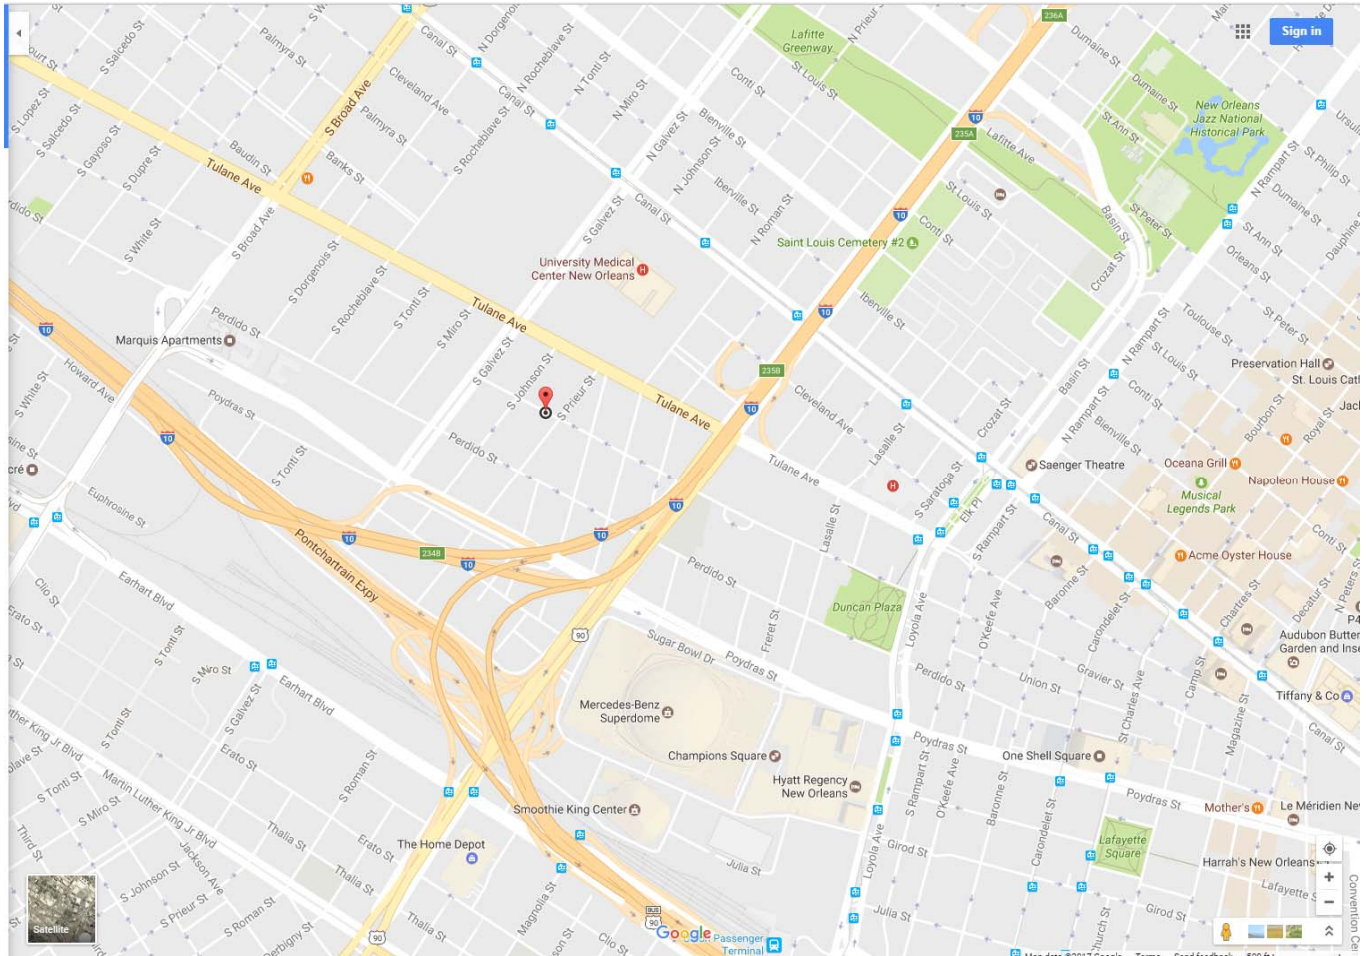

2025 Gravier Street, New Orleans, LA 70112 Neuology on 5th Floor

From N.O. East/Slidell:
Take I-10 West to New Orleans
Take Exit 235B toward Canal St/Superdome
Right onto Cleveland Ave
1st Right onto S Claiborne
Right onto Gravier
Right onto S Prieur, parking lot on left behind clinic building

From Metairie/Airport:
Take I-10 East to New Orleans
Exit 234B for Poydras St toward Superdome
Left onto S Claiborne
Left onto Tulane Avenue
Left onto S Johnson St, parking lot on left behind clinic building